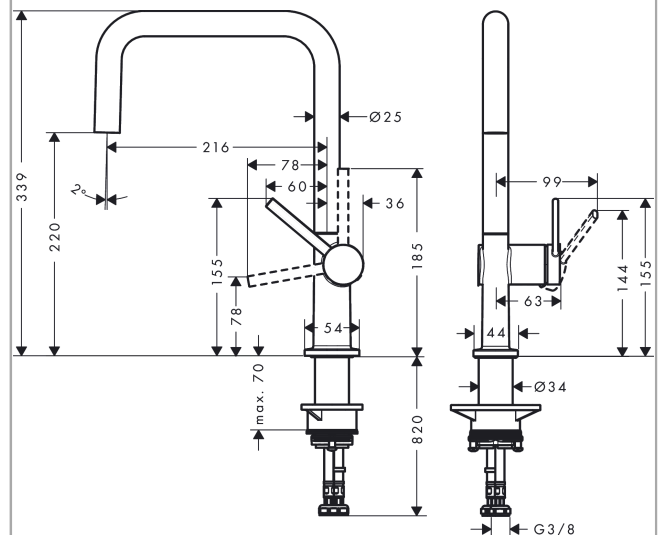

#### product features

- ComfortZone 220
- swivel range adjustable in 4 steps 60°, 110°, 150° or 360°
- laminar spray
- connection dimension: DN15
- maximum flow rate at 3 bar: 9 l/min
- ceramic cartridge
- connection type: G 3/8 connections
- temperature limitation adjustable
- suitable for continuous flow water heaters

### Product image

### Scale drawing

### Exploded Drawing

Year of production: >04/21

**Talis M54**

**Single lever kitchen mixer U 220, 1jet**

Surfaces: **Matt Black** Article Number: **72806670**

**Spare part list**

Year of production: >04/21

Pos.	Description	Article Number	Price	PU
1	spout cpl.	93756670	-	1
2	screw	94319000	-	1
3	spray former	93748000	-	1
4	service tool	93750000	-	1
5	O-Ring 14x2,5	98189000	-	1
6	axialring	97558000	-	1
7	handle	93736670	-	1
8	hollow set screw M5x5	98446000	-	1
9	screw cover	93735610	-	1
10	flange	93737670	-	1
11	nut	93738000	-	1
12	cartridge, assy	93760000	-	1
13	O-ring 36x3	98052000	-	1
14	support	97523000	-	1
15	fixing set (Ø 34)	95049000	-	1
16	lever collar	97548000	-	1
17	connection hose 900 mm M8x0,75 G3/8	93746000	-	1
18	O-ring 6,6x1,6	93019000	-	1