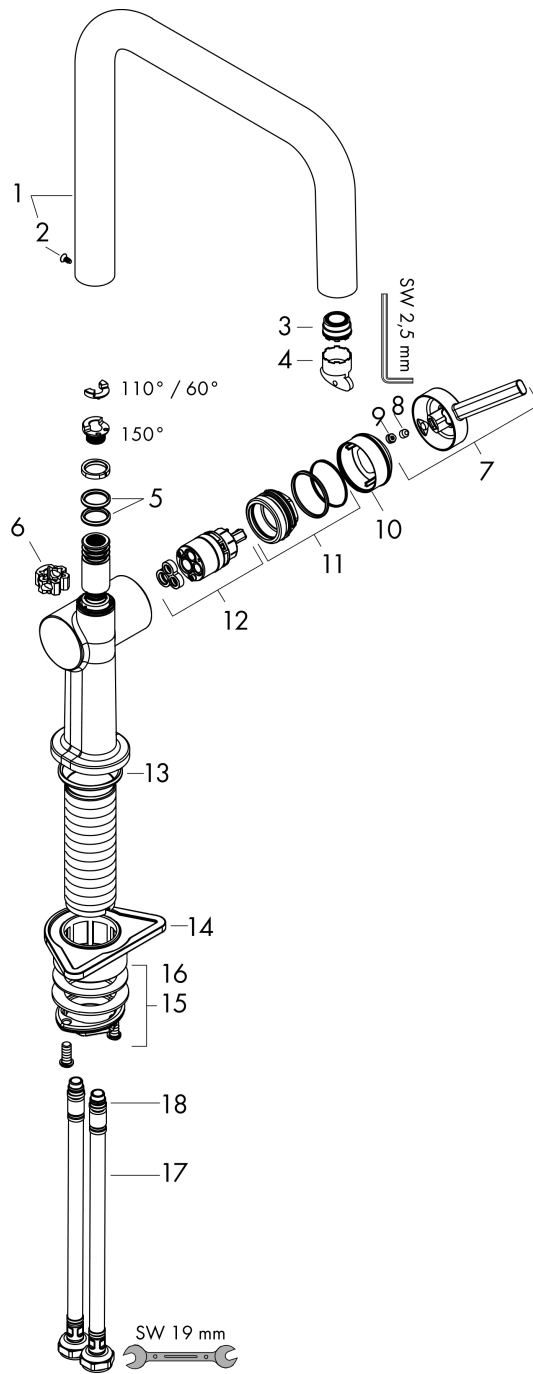

#### product features

- ComfortZone 220
- swivel range adjustable in 4 steps 60°, 110°, 150° or 360°
- laminar spray
- connection dimension: DN15
- maximum flow rate at 3 bar: 9 l/min
- ceramic cartridge
- connection type: G 3/8 connections
- temperature limitation adjustable
- suitable for continuous flow water heaters

### Scale drawing

### Flowchart

**Talis M54**  
**Single lever kitchen mixer U 220, 1jet**  
 Surfaces: **Matt Black**    Article Number: **72806670**

### Exploded Drawing

Year of production: >04/21

**Talis M54**

**Single lever kitchen mixer U 220, 1jet**

Surfaces: **Matt Black** Article Number: **72806670**

**Spare part list**

Year of production: >04/21

Pos.	Description	Article Number	Price	PU
1	spout cpl.	93756670	-	1
2	screw	94319000	-	1
3	spray former	93748000	-	1
4	service tool	93750000	-	1
5	O-Ring 14x2,5	98189000	-	1
6	axialring	97558000	-	1
7	handle	93736670	-	1
8	hollow set screw M5x5	98446000	-	1
9	screw cover	93735610	-	1
10	flange	93737670	-	1
11	nut	93738000	-	1
12	cartridge, assy	93760000	-	1
13	O-ring 36x3	98052000	-	1
14	support	97523000	-	1
15	fixing set (Ø 34)	95049000	-	1
16	lever collar	97548000	-	1
17	connection hose 900 mm M8x0,75 G3/8	93746000	-	1
18	O-ring 6,6x1,6	93019000	-	1